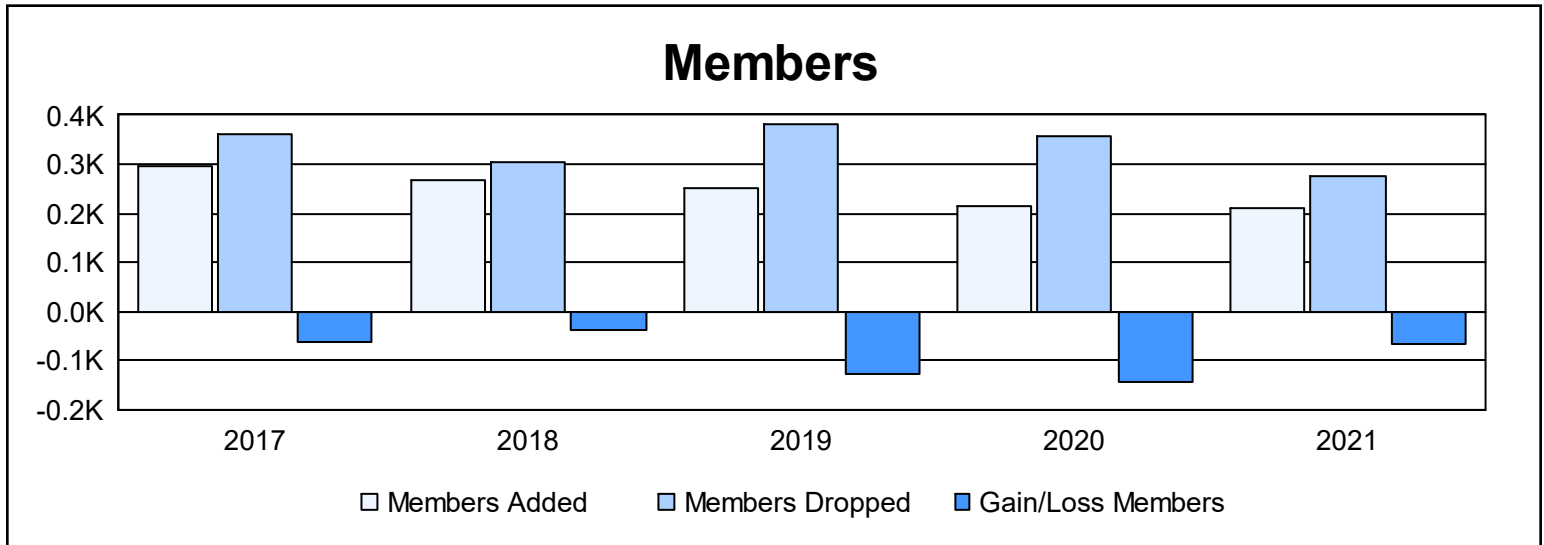

Year	New Clubs	Dropped Clubs	Gain/ Loss Clubs	New Members	Charter Members	Reinstate Members	Transfer Members	Total Member Added	Total Members Dropped	Gain/ Loss Members
2016-2017	0	1	-1	274	4	18	1	297	360	-63
2017-2018	0	3	-3	259	0	2	8	269	305	-36
2018-2019	0	6	-6	240	0	6	6	252	380	-128
2019-2020	0	3	-3	196	1	1	17	215	358	-143
2020-2021	0	1	-1	193	0	3	15	211	277	-66
<b>Average</b>	<b>0</b>	<b>3</b>	<b>-3</b>	<b>232</b>	<b>1</b>	<b>6</b>	<b>9</b>	<b>249</b>	<b>336</b>	<b>-87</b>

### Membership Composition June 2021 Cumulative