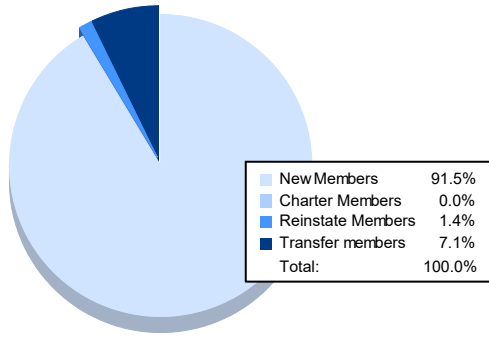

Year	New Clubs	Dropped Clubs	Gain/ Loss Clubs	New Members	Charter Members	Reinstate Members	Transfer Members	Total Member Added	Total Members Dropped	Gain/ Loss Members
2016-2017	0	1	-1	274	4	18	1	297	360	-63
2017-2018	0	3	-3	259	0	2	8	269	305	-36
2018-2019	0	6	-6	240	0	6	6	252	380	-128
2019-2020	0	3	-3	196	1	1	17	215	358	-143
2020-2021	0	1	-1	193	0	3	15	211	277	-66
<b>Average</b>	<b>0</b>	<b>3</b>	<b>-3</b>	<b>232</b>	<b>1</b>	<b>6</b>	<b>9</b>	<b>249</b>	<b>336</b>	<b>-87</b>

### Membership Composition June 2021 Cumulative