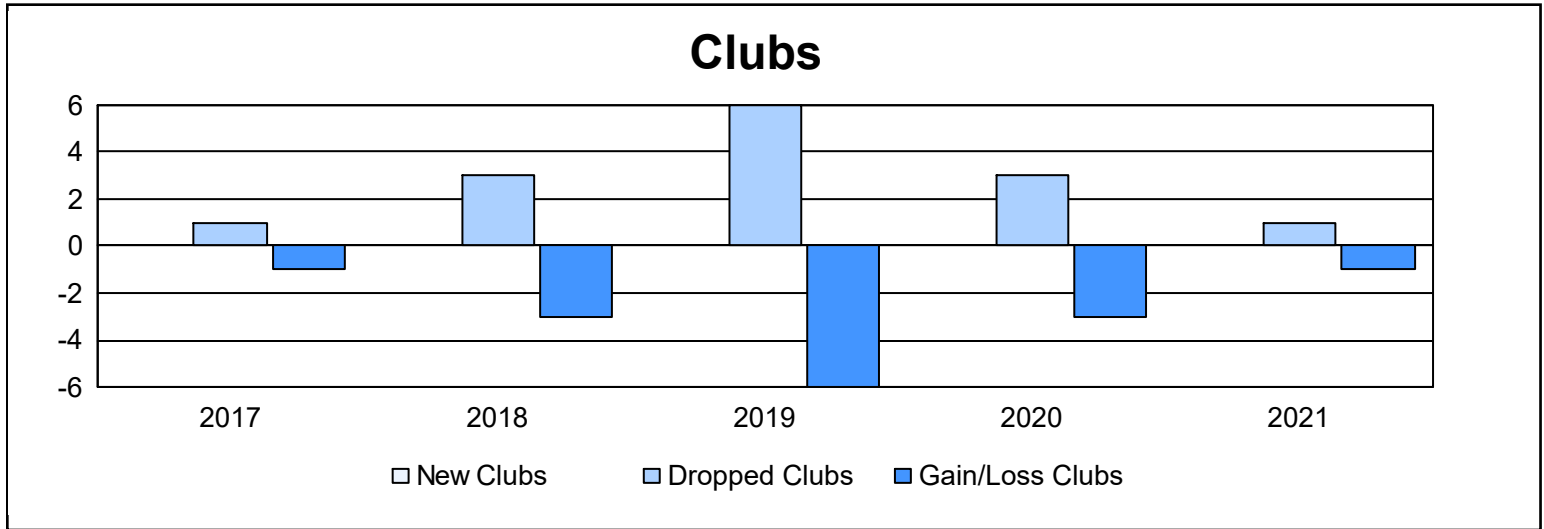

Year	New Clubs	Dropped Clubs	Gain/ Loss Clubs	New Members	Charter Members	Reinstate Members	Transfer Members	Total Member Added	Total Members Dropped	Gain/ Loss Members
2016-2017	0	1	-1	274	4	18	1	297	360	-63
2017-2018	0	3	-3	259	0	2	8	269	305	-36
2018-2019	0	6	-6	240	0	6	6	252	380	-128
2019-2020	0	3	-3	196	1	1	17	215	358	-143
2020-2021	0	1	-1	193	0	3	15	211	277	-66
<b>Average</b>	<b>0</b>	<b>3</b>	<b>-3</b>	<b>232</b>	<b>1</b>	<b>6</b>	<b>9</b>	<b>249</b>	<b>336</b>	<b>-87</b>

### Membership Composition June 2021 Cumulative